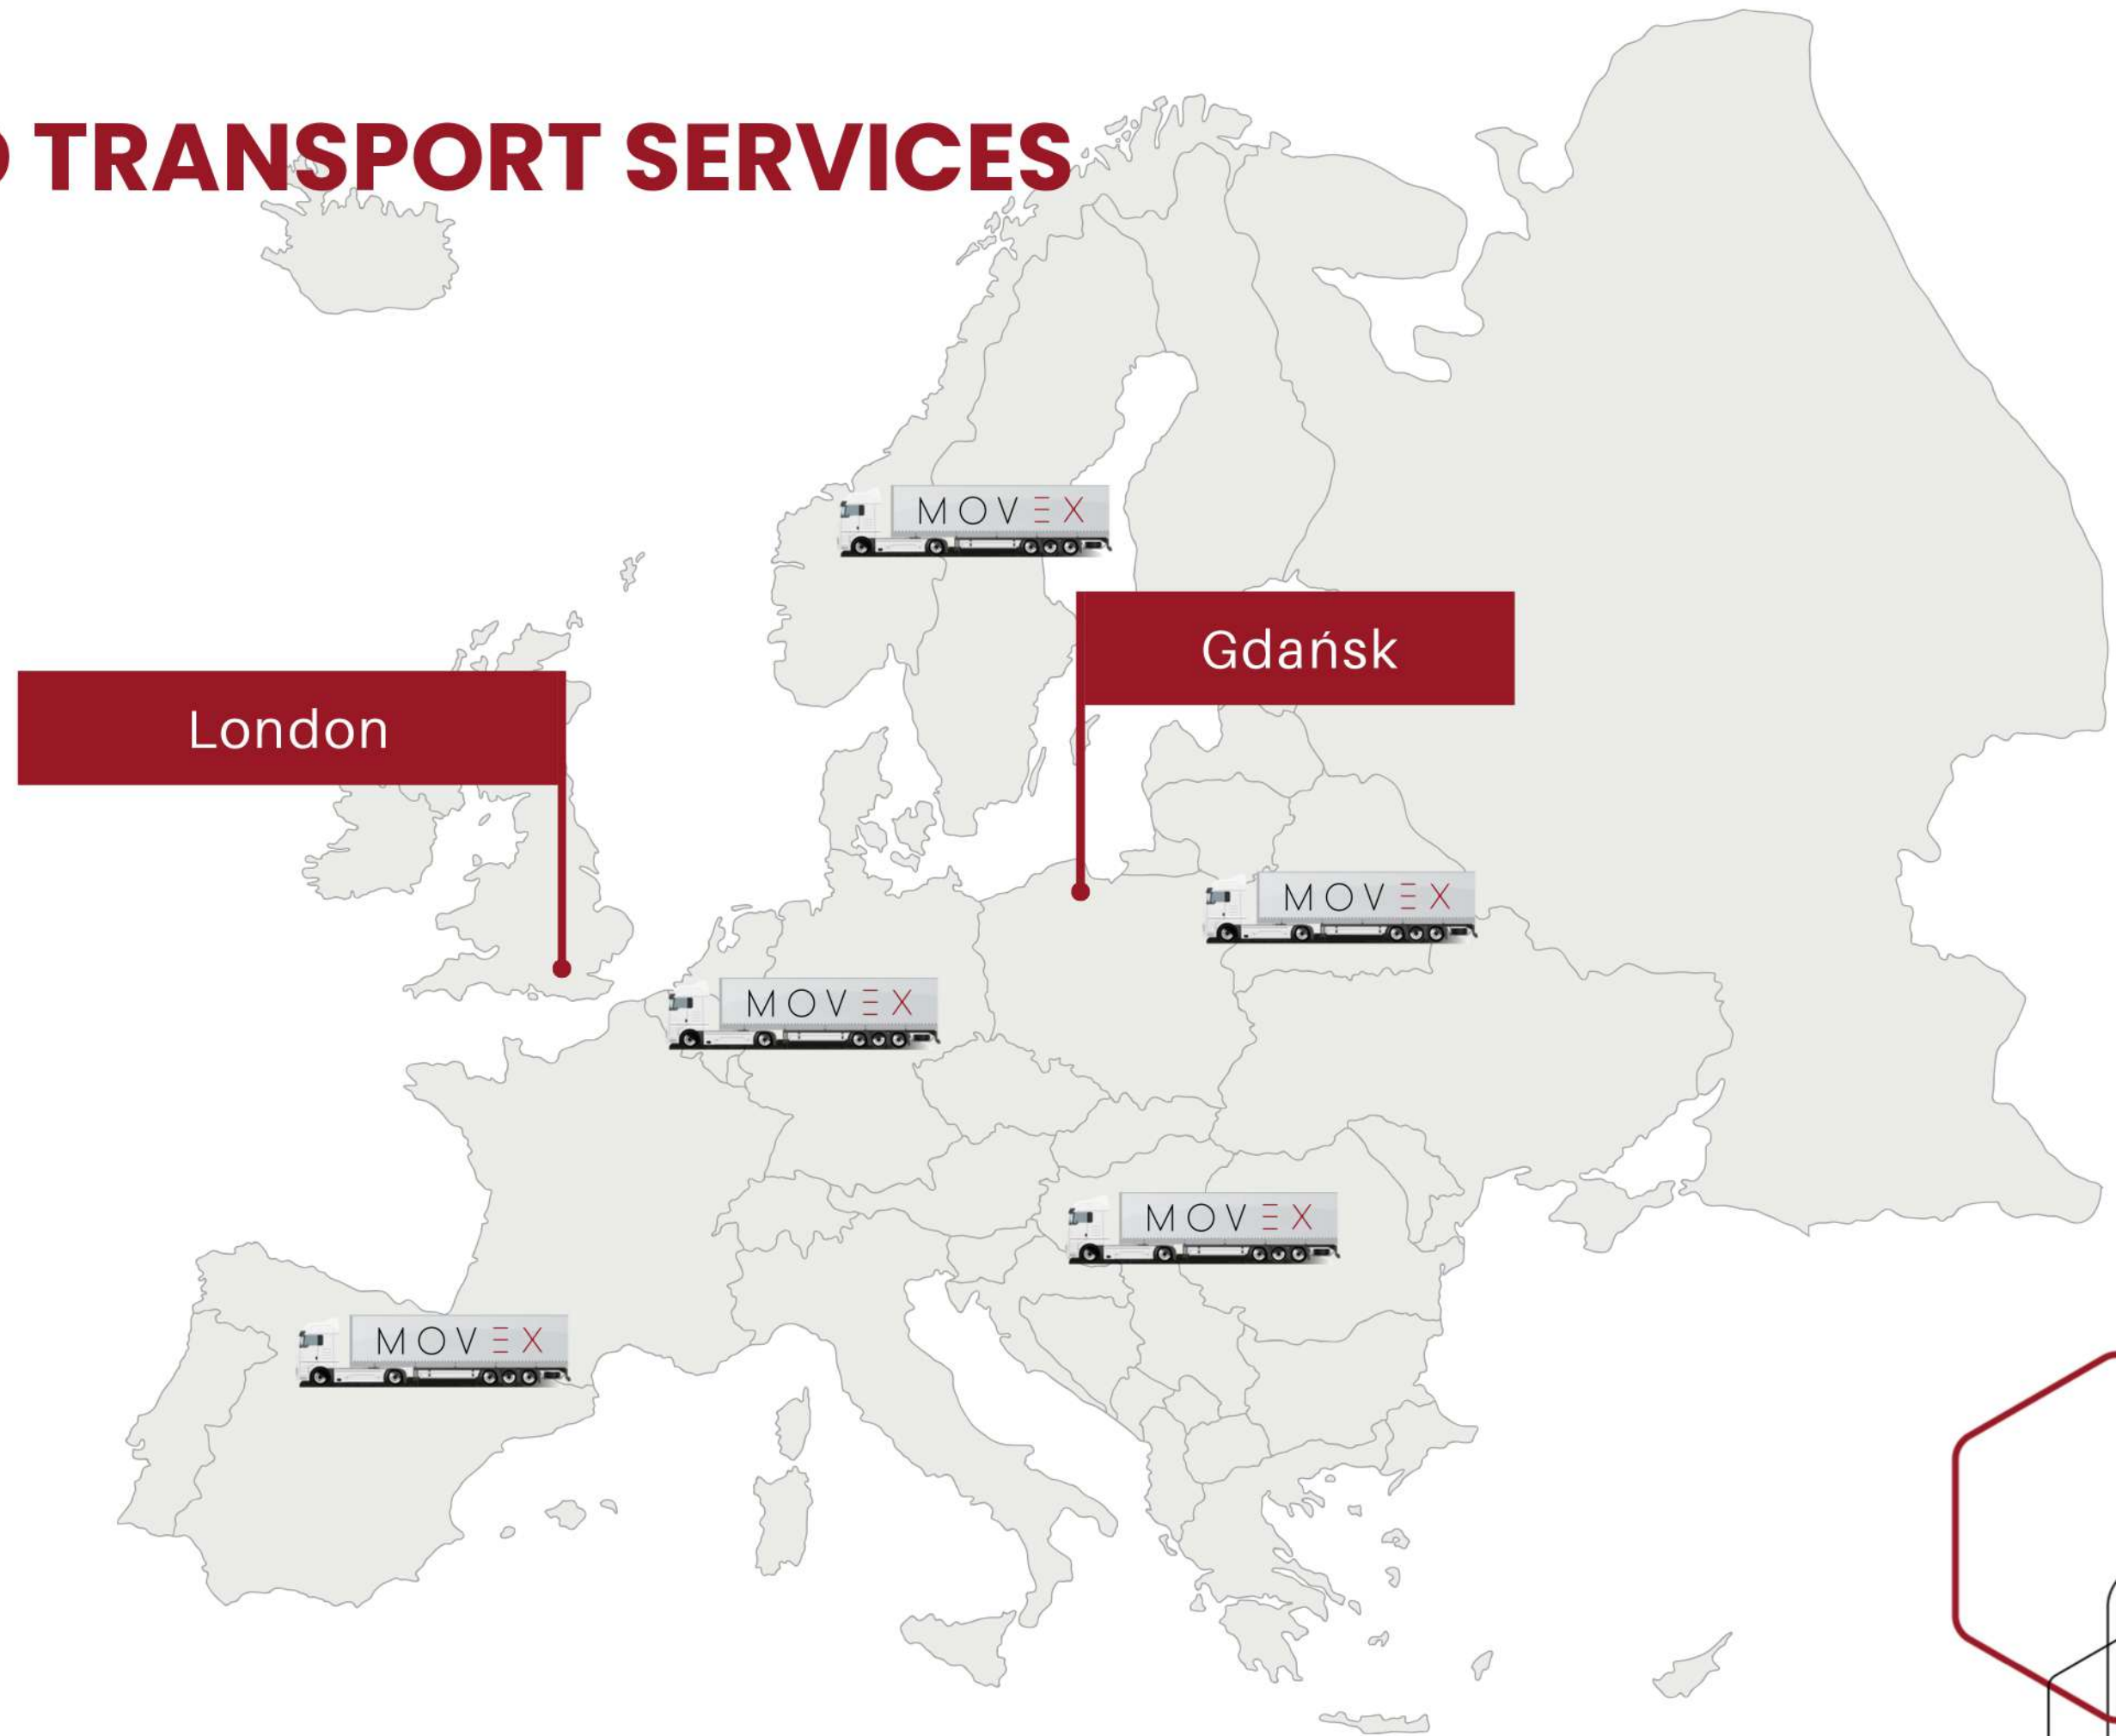

„big changes begin with little things we do every day“

ROAD TRANSPORT SERVICES

MOVEX

TRANSPORT AND FORWARDING SOLUTION

**LOCAL
&
GLOBAL**

- 01** CONTAINER PICK UP AND DELIVERY
- 02** CUSTOMS FORMALITIES
- 03** CROSS TRADE SERVICES
- 04** EUROPEAN AND UK TEMPERATURE CONTROLLED
- 05** CONSOLIDATION FACILITY AND SERVICES, STORAGE AND SPECIALIST PACKING, RE-LOADING
- 06** CARGO INSURANCE
- 07** BONDED HAULAGE
- 08** WORLDWIDE AIRFREIGHT
- 09** ROAD FREIGHT ACROSS THE UK & EUROPE (FTL, LTL, GROUPAGE)
- 10** WORLDWIDE OCEAN FREIGHT (DEEP SEA & SHORT SEA IMPORT & EXPORT SERVICES, FCL, LCL)